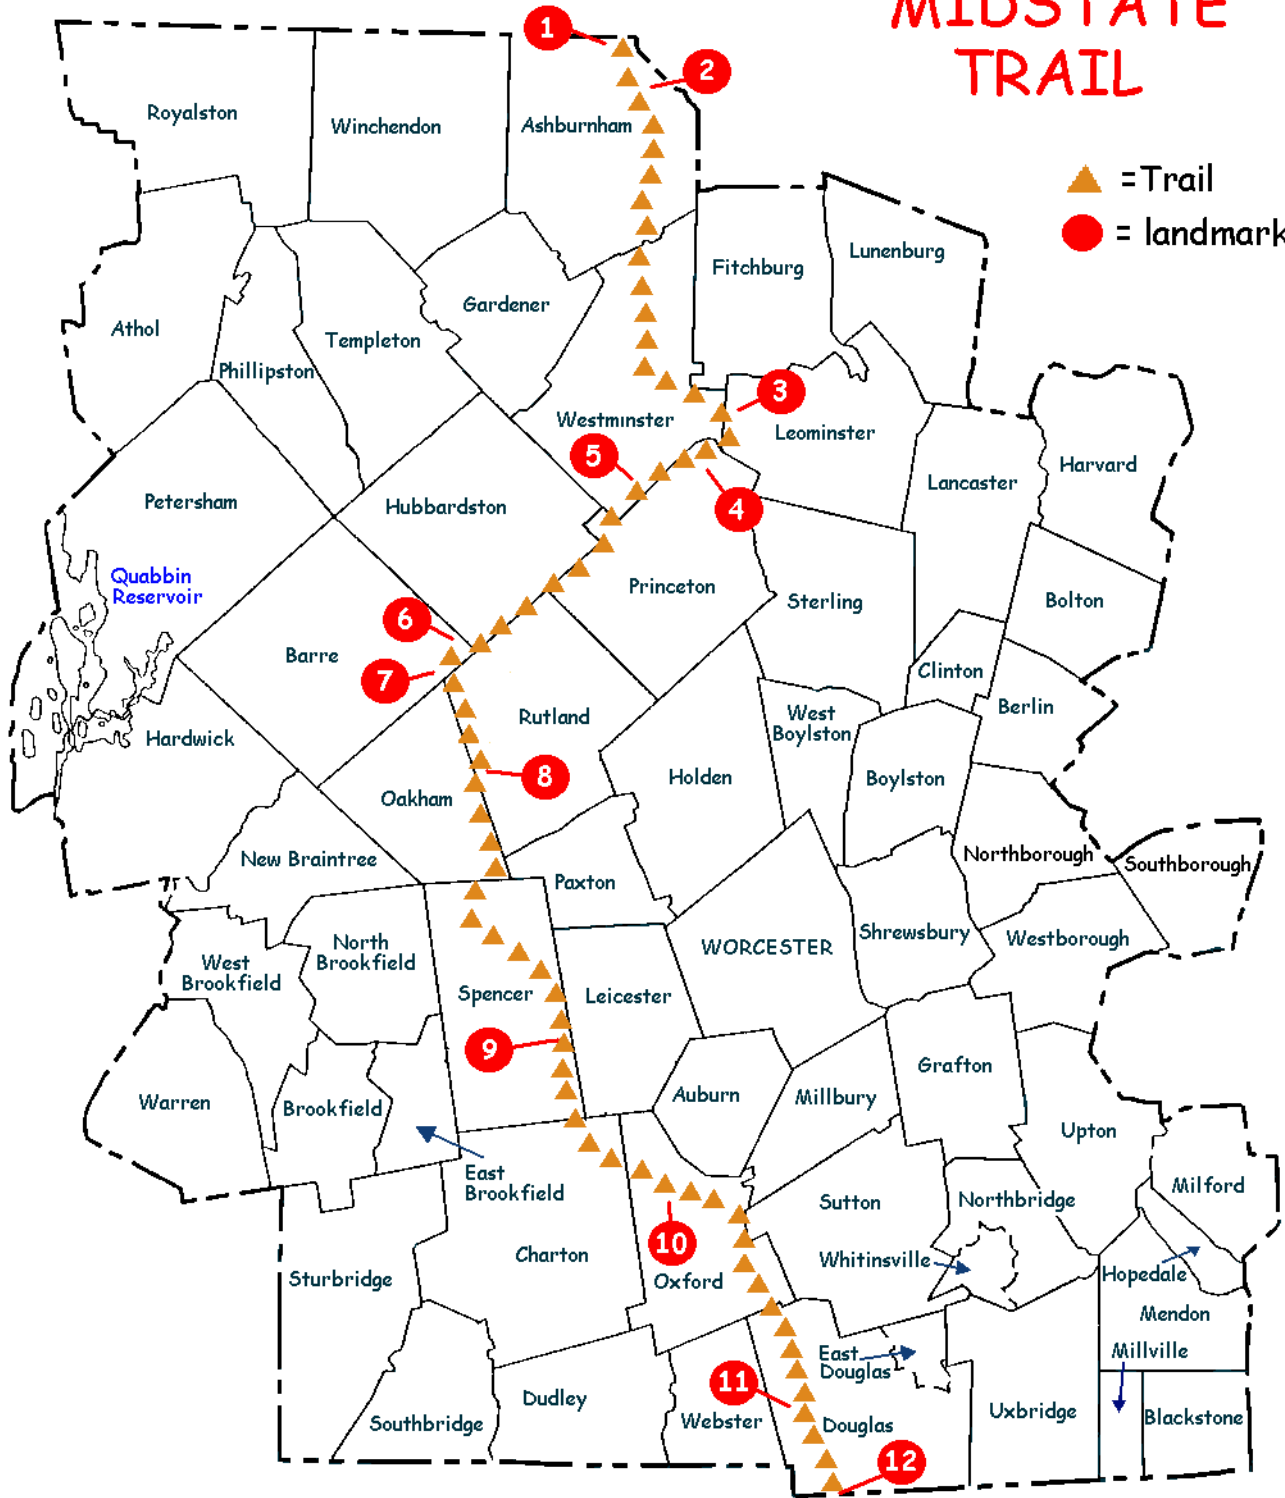

# MIDSTATE TRAIL

▲ = Trail  
● = landmark

- |                       |                    |                        |
|-----------------------|--------------------|------------------------|
| 1 NH / MA Line Marker | 5 Mt Wachusett     | 9 Spencer State Forest |
| 2 Mt. Watatic         | 6 Barre Falls Dam  | 10 Hodges Village Dam  |
| 3 Crowhill Ledges     | 7 Harding Hill     | 11 Douglas State Park  |
| 4 Redemption Rock     | 8 Sampson's Pebble | 12 MA / RI Line Marker |